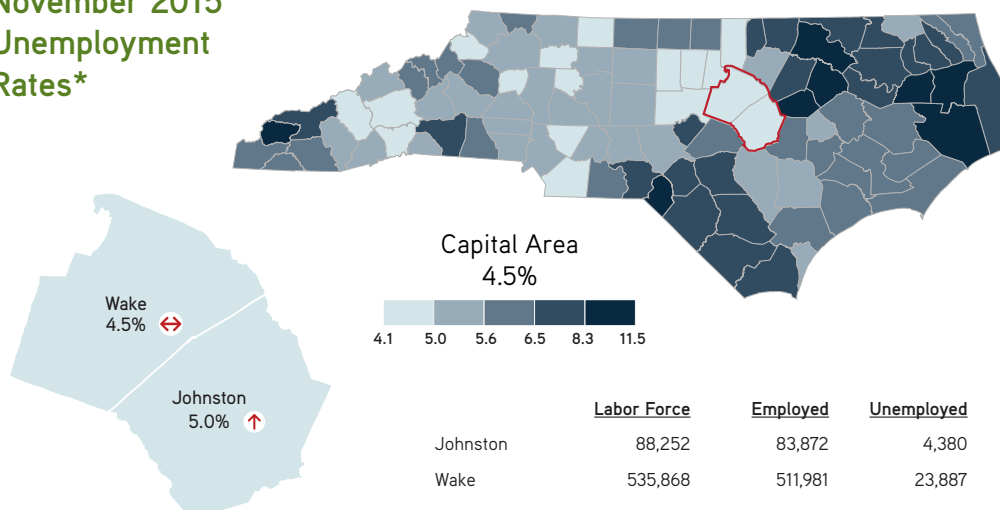

LABOR MARKET OVERVIEW

Regional Labor Market Snapshot

5-Year Percent Change in Employment*

Capital Area Region

Trending

UNEMPLOYMENT*

November 2015
Capital Area Total = 28,267

	Current	Previous
Region	4.5%	4.6%
NC	5.5%	5.5%
US	4.8%	4.8%

November 2015 Unemployment Rates*

REGIONAL EMPLOYMENT*

Capital Area Total = 595,853
1,928 More People Working
 in November than previous month
17,080 More People Working
 than same period one year ago

METRO JOB GROWTH*

Capital Area Total = \$1,326,550,214

7% Higher
 than same period one year ago

Source: NC Dept. of Revenue
 Note: October 2015 data most current available at time of release.

ONLINE JOB ADS

48,971 Online Advertised Vacancies
 over past 90 days