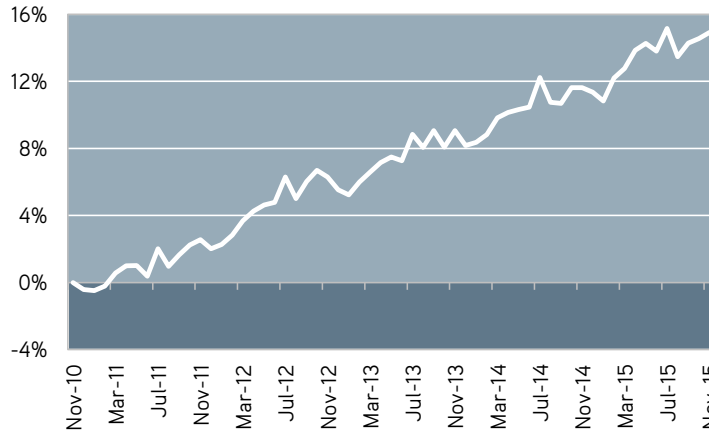

LABOR MARKET OVERVIEW

Regional Labor Market Snapshot

5-Year Percent Change in Employment*

Capital Area Region

Trending

UNEMPLOYMENT*

November 2015
Capital Area Total = 28,267

	Current	Previous
Region	4.5%	4.6%
NC	5.5%	5.5%
US	4.8%	4.8%

November 2015 Unemployment Rates*

REGIONAL EMPLOYMENT*

Capital Area Total = 595,853
1,928 More People Working
 in November than previous month
17,080 More People Working
 than same period one year ago

METRO JOB GROWTH*