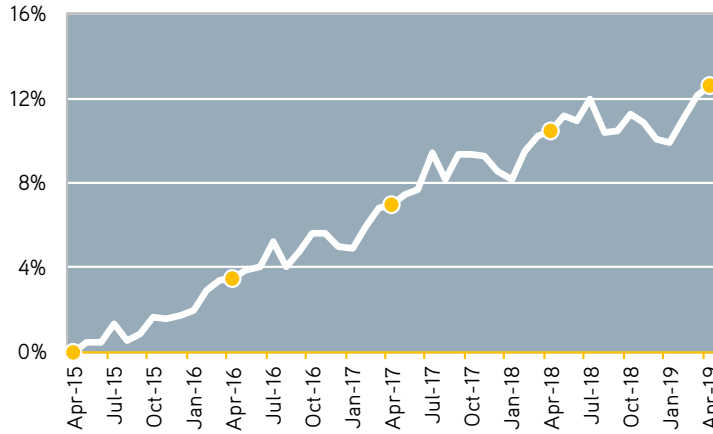

LABOR MARKET OVERVIEW

Regional Labor Market Snapshot

5-Year Percent Change in Number Employed*

Capital Area Region

Source: LAUS, Labor & Economic Analysis, NC Dept. of Commerce

Trending

UNEMPLOYMENT*

April 2019

Capital Area Total = 21,609

	Current	Previous
Region	3.1%	3.6%
NC	3.6%	4.1%
US	3.3%	3.9%

April 2019 Unemployment Rates*

REGIONAL EMPLOYMENT*

Capital Area Total = 670,417

2,892 More People Working in April than previous month

12,570 More People Working than same period one year ago

METRO JOB GROWTH*

Raleigh Total = 640,300

4,400 More Jobs in April than previous month

7,600 More Jobs than same period one year ago

Employment & Wages by Supersector 4th Quarter 2018