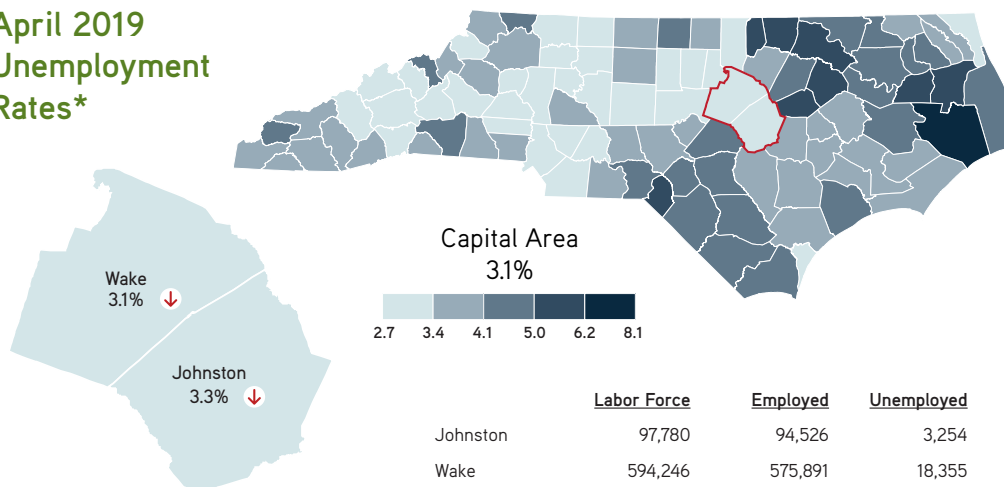

LABOR MARKET OVERVIEW

Regional Labor Market Snapshot

5-Year Percent Change in Number Employed*

Capital Area Region

Source: LAUS, Labor & Economic Analysis, NC Dept. of Commerce

Trending

UNEMPLOYMENT*

April 2019

Capital Area Total = 21,609

	Current	Previous
Region	3.1%	3.6%
NC	3.6%	4.1%
US	3.3%	3.9%

April 2019 Unemployment Rates*

REGIONAL EMPLOYMENT*

Capital Area Total = 670,417

2,892 More People Working in April than previous month

12,570 More People Working than same period one year ago

METRO JOB GROWTH*

Raleigh Total = 640,300

4,400 More Jobs in April than previous month

7,600 More Jobs than same period one year ago

Employment & Wages by Supersector 4th Quarter 2018