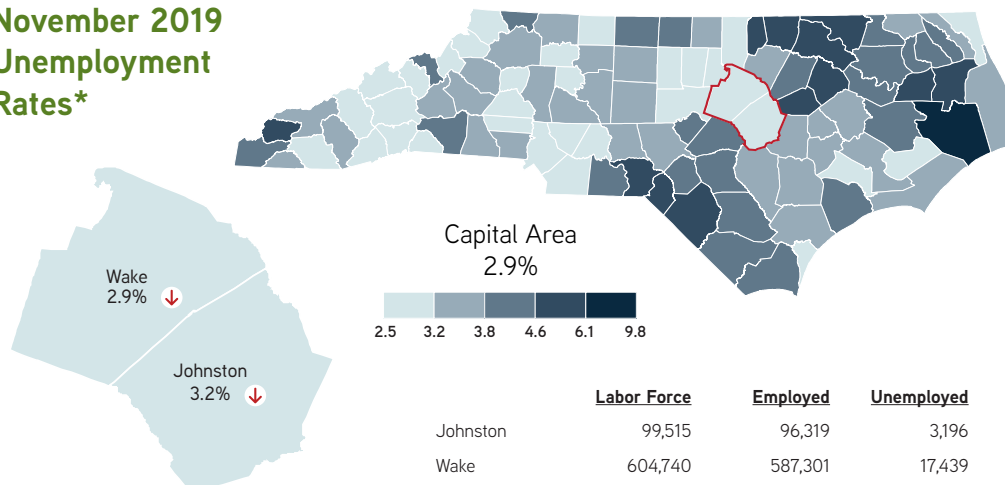

LABOR MARKET OVERVIEW

Regional Labor Market Snapshot

5-Year Percent Change in Number Employed*

Capital Area Region

Source: LAUS, Labor & Economic Analysis, NC Dept. of Commerce

Trending

UNEMPLOYMENT*

November 2019
Capital Area Total = 20,635

	Current	Previous
Region	2.9%	3.1%
NC	3.4%	3.6%
US	3.3%	3.3%

November 2019 Unemployment Rates*

REGIONAL EMPLOYMENT*

Capital Area Total = 683,620
4,899 Fewer People Working in November than previous month
23,747 More People Working than same period one year ago

METRO JOB GROWTH*

Raleigh Total = 660,700
3,500 More Jobs in November than previous month
24,200 More Jobs than same period one year ago

Employment & Wages by Supersector 2nd Quarter 2019

Supersector	Establishments	Avg. Employment	Avg. Weekly Wage
Natural Resources & Mining	185	1,816	\$946.40
Construction	4,034	39,486	\$1,170.48
Manufacturing	927	33,864	\$2,011.33
Trade, Transportation, & Utilities	7,048	112,303	\$916.28
Information	1,078	22,447	\$1,923.06
Financial Activities	4,118	32,680	\$1,496.56
Professional & Business Services	10,816	122,771	\$1,454.52
Education & Health Services	4,437	121,496	\$955.30
Leisure & Hospitality Services	3,390	74,103	\$370.20
Other Services	3,419	19,351	\$774.36
Public Administration	172	45,336	\$1,050.50