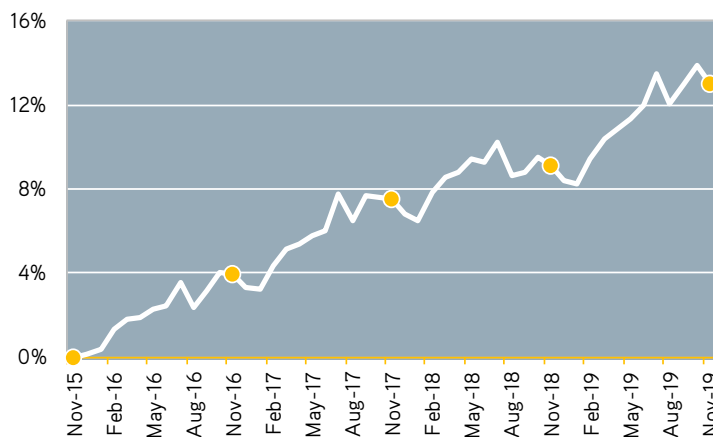

LABOR MARKET OVERVIEW

Regional Labor Market Snapshot

5-Year Percent Change in Number Employed*

Capital Area Region

Source: LAUS, Labor & Economic Analysis, NC Dept. of Commerce

Trending

UNEMPLOYMENT*

November 2019
Capital Area Total = 20,635

	Current	Previous
Region	2.9%	3.1%
NC	3.4%	3.6%
US	3.3%	3.3%

November 2019 Unemployment Rates*

REGIONAL EMPLOYMENT*

Capital Area Total = 683,620
4,899 Fewer People Working in November than previous month
23,747 More People Working than same period one year ago

METRO JOB GROWTH*

Raleigh Total = 660,700
3,500 More Jobs in November than previous month
24,200 More Jobs than same period one year ago

Employment & Wages by Supersector 2nd Quarter 2019

Supersector	Establishments	Avg. Employment	Avg. Weekly Wage
Natural Resources & Mining	185	1,816	\$946.40
Construction	4,034	39,486	\$1,170.48
Manufacturing	927	33,864	\$2,011.33
Trade, Transportation, & Utilities	7,048	112,303	\$916.28
Information	1,078	22,447	\$1,923.06
Financial Activities	4,118	32,680	\$1,496.56
Professional & Business Services	10,816	122,771	\$1,454.52
Education & Health Services	4,437	121,496	\$955.30
Leisure & Hospitality Services	3,390	74,103	\$370.20
Other Services	3,419	19,351	\$774.36
Public Administration	172	45,336	\$1,050.50